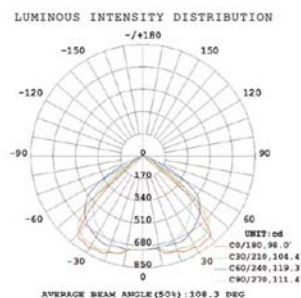

Especificaciones técnicas

Zoom Light

30W VT-2930

1306 - 3000K Warm White
1307 - 4500K Day White
1289 - 6000K White

EAN Code

3800157619936
3800157619943
3800157619646

EQ. Watts:	170W	Beam Angle:	99°
Voltage/Frequency:	AC: 220-240V, 50Hz	Body Type:	Aluminum, White
Luminous Flux:	2450lm	Shape:	Rectangle
LED Type:	COB	Dimension:	235 x 146 x 139mm
CRI:	≥80	Cutting Size:	220 x 132mm
PF:	> 0.9		