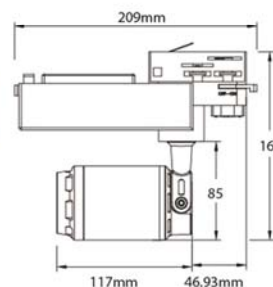

Especificaciones técnicas

COB Series

10W VT-4512

EAN Code

1332 - 3000K Warm White
1333 - 4000K Day White
1334 - 6400K White

3800157620604
3800157620611
3800157620628

EQ. Watts:	65W	PF:	>0.9
Voltage/Frequency:	AC:220-240V,50Hz	Beam Angle:	24°
Luminous Flux:	800lm	Color of Fixture:	Black + White
LED Type:	COB	Body Type:	Die Cast Aluminum
CRI:	>80		