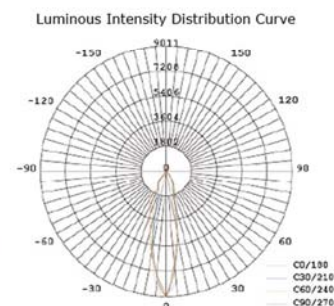

Especificaciones técnicas

COB Series

10W VT-4512

EAN Code

1332 - 3000K Warm White
1333 - 4000K Day White
1334 - 6400K White

3800157620604
3800157620611
3800157620628

EQ. Watts:	65W	PF:	>0.9
Voltage/Frequency:	AC:220-240V,50Hz	Beam Angle:	24°
Luminous Flux:	800lm	Color of Fixture:	Black + White
LED Type:	COB	Body Type:	Die Cast Aluminum
CRI:	>80		